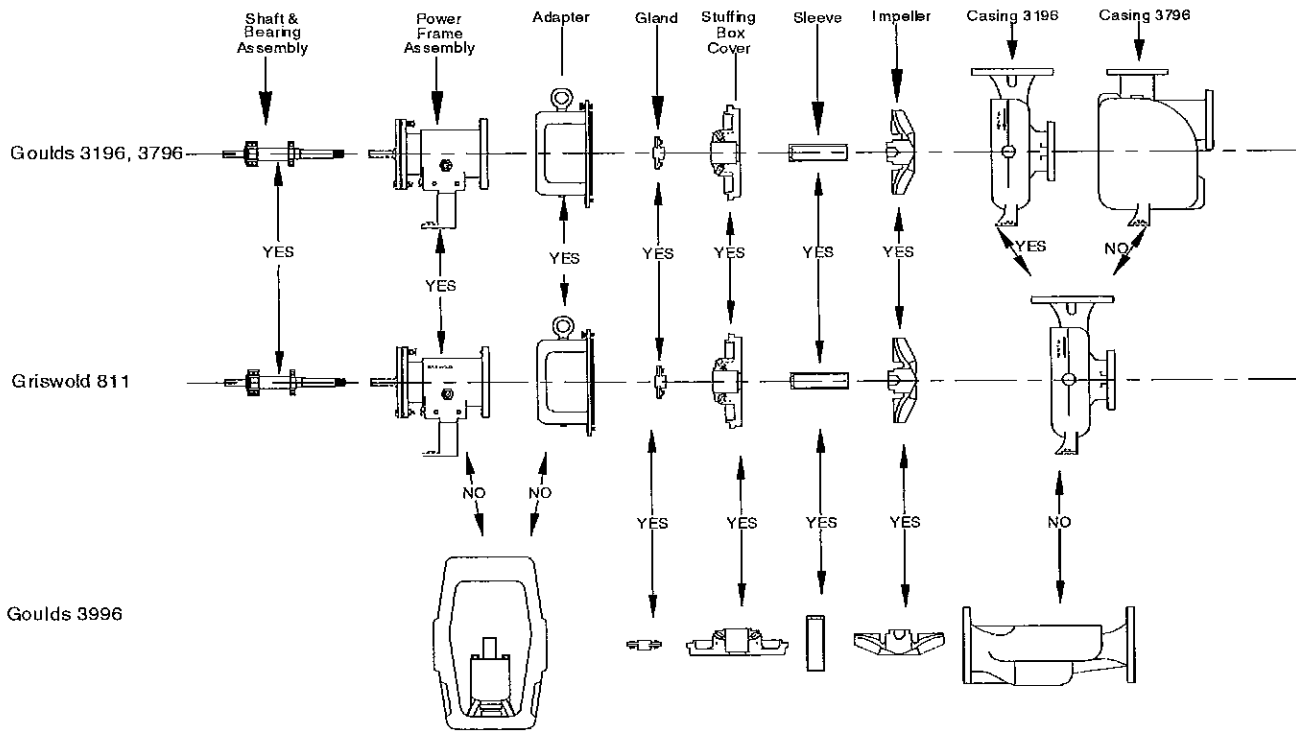

Griswold Pump Company

ANSI Pump Interchangeability Guide

Griswold 811 & Goulds 3196, 3796 & 3996

March 2006

Griswold 811 parts are interchangeable with Goulds 3196 ANSI pumps in equivalent sizes and with Goulds 3796 and 3996 pumps for many of the key parts. Impellers, stuffing box covers, packing glands and shaft sleeves are interchangeable in the model 3996

3996 Adapter is integral with
Bearing Housing